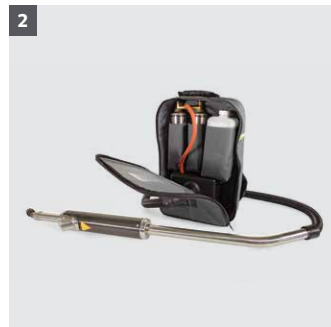

KÄRCHER

makes a difference

SAFE, ECONOMICAL ENVIRONMENTALLY FRIENDLY.

The most effective way to remove gum.

PROFESSIONAL | SG GUM REMOVER

SG GUM REMOVERS

Gum removal – incredibly convenient and safe.

The Kärcher SG Bp 1 is a portable gum remover, powered by a single lithium ion battery. This gum remover is quiet and offers up to 8 hours of uninterrupted operation. It removes gum in 4-6 seconds and is safe to use on stone, concrete and even carpet. Great for maintaining shopping malls, schools, train stations, airports, hotels, hospitals, restaurants and supermarkets.

1 Easy to use

Quick change brushes for ease of use and maintenance.

Low pressure fuel canisters are designed to ensure delivery of proper fuel volume and safe operation.

2 Ultimate portability

No cords or water required.

Biodegradable vegetable extract heats up debonding agents, dissolving gum without residue or mess.

Technical data and equipment.

SG1 C BP

TECHNICAL SPECIFICATIONS

Run time	hrs	4
Weight	lbs	11
Dimensions (L x W x H)	int	4.5 x 13 x 20.5

EQUIPMENT

Order No.	Description
1.013-104.0	SG1 C Bp, backpack gum remover

ACCESSORIES

Order No.	Description
<input type="checkbox"/> 8.639-871.0	Service pack: 2 LPG cartridges, 4 bottles of solution and 2 black stainless steel brushes, 1 green brush. Expect 8-9 hours run time.
<input type="checkbox"/> 8.642-880.0	Stainless steel brushes: 2 pack replacement stainless steel brushes (black)
<input type="checkbox"/> 8.640-136.0	Polypropylene brushes: 2 pack polypropylene brushes (green), for carpet and material
<input type="checkbox"/> 8.638-579.0	12-Pack of gas bottles
<input type="checkbox"/> 8.638-580.0	24 liters of gum remover solution
<input type="checkbox"/> 8.639-828.0	Charger
<input type="checkbox"/> 8.641-465.0	Battery
<input type="checkbox"/> 8.639-846.0	Lance & hose